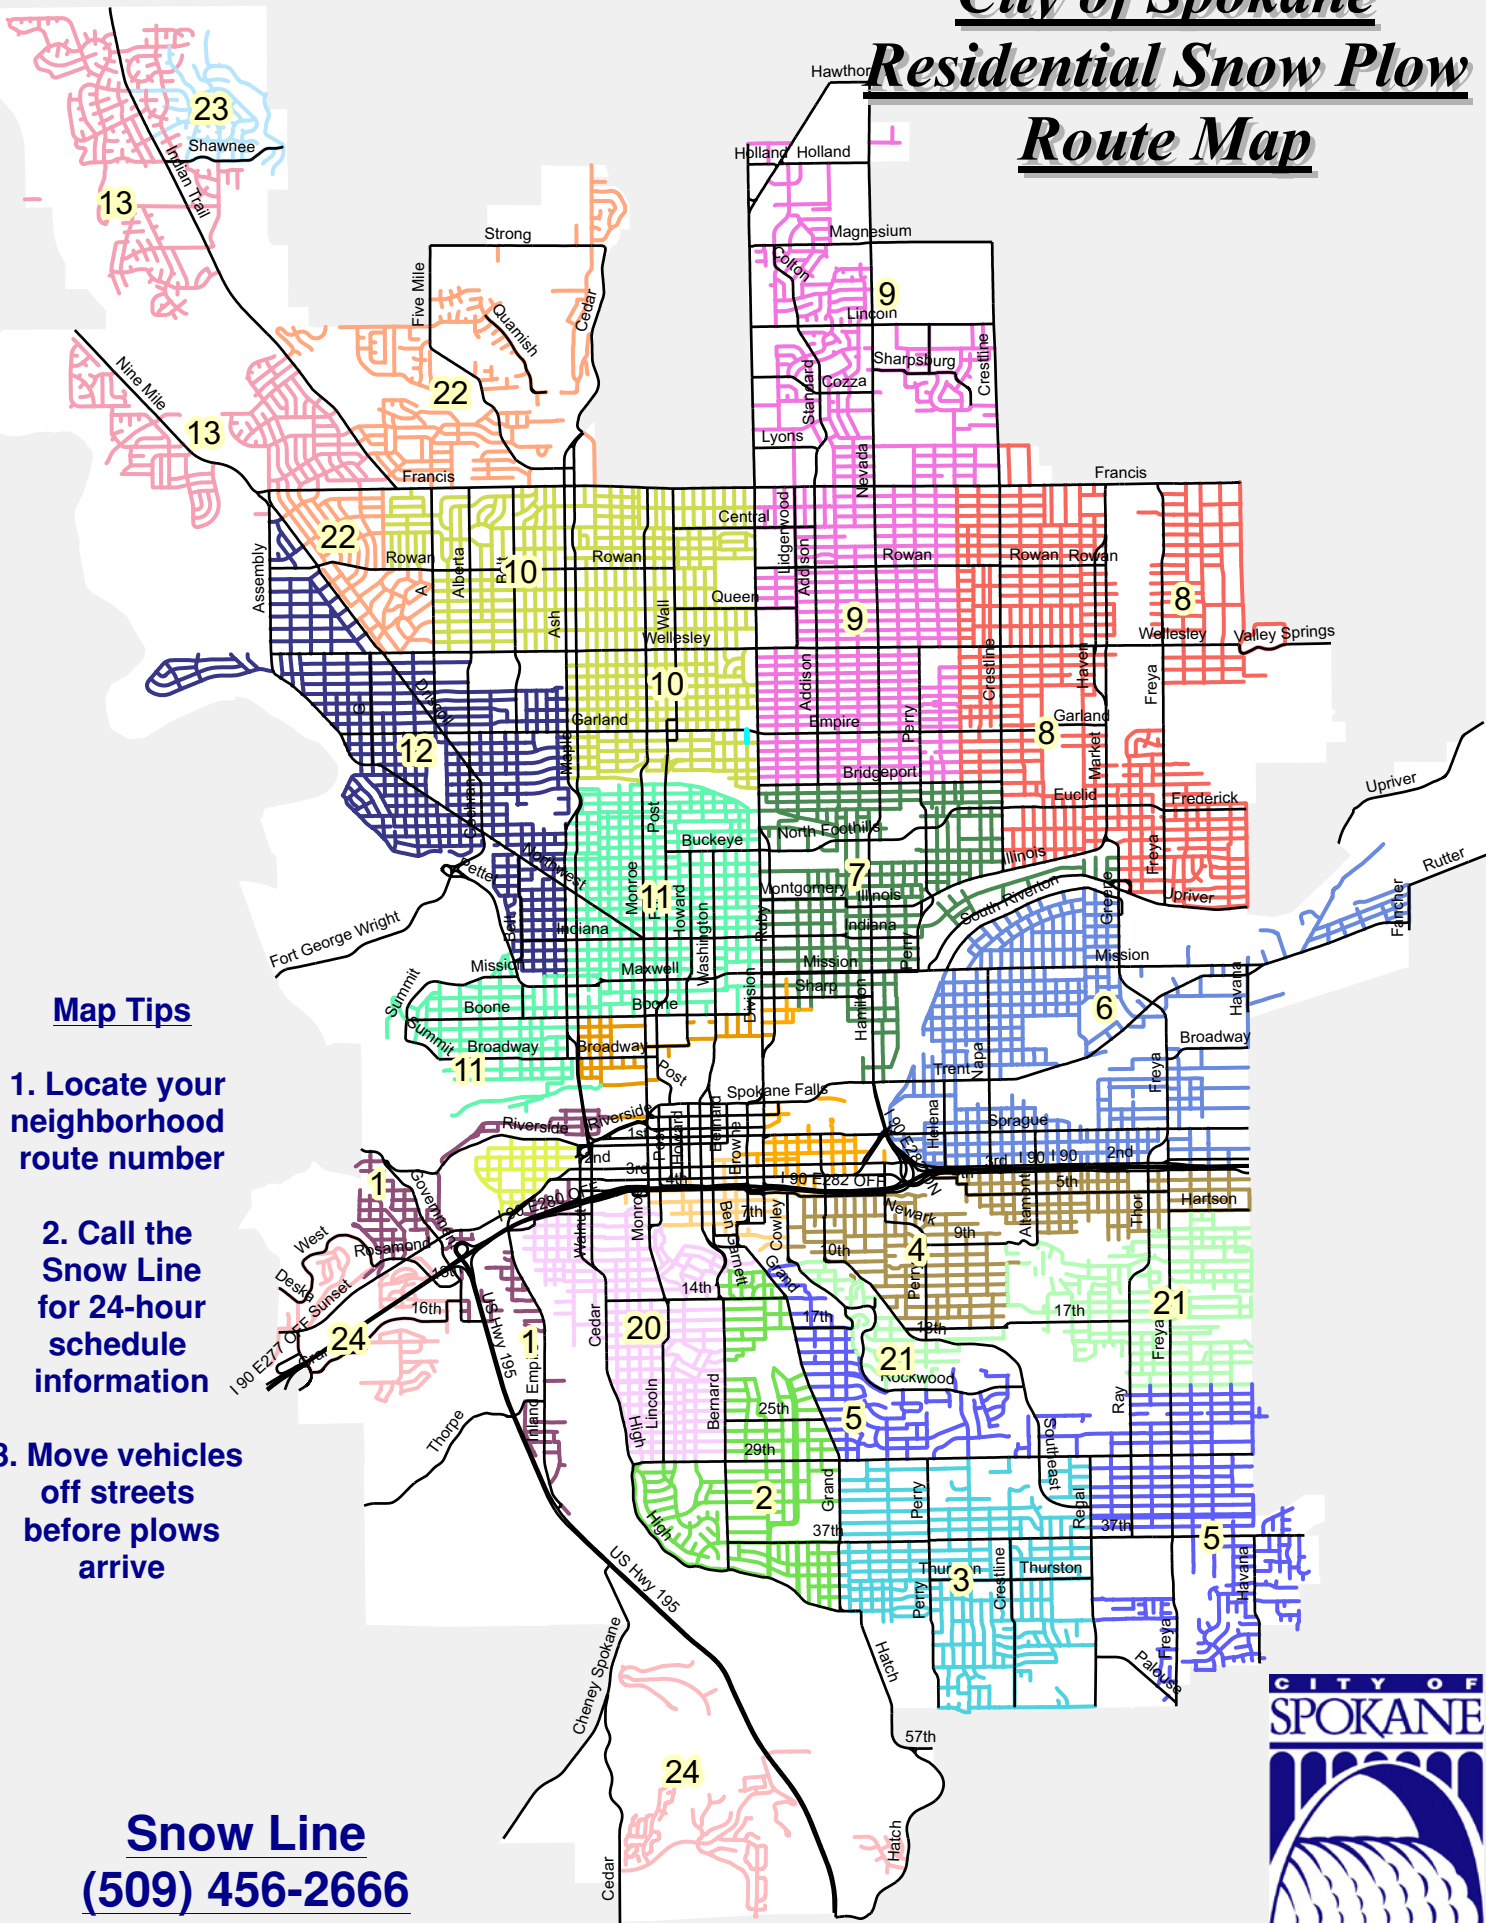

City of Spokane Residential Snow Plow Route Map

Map Tips

1. Locate your neighborhood route number

2. Call the Snow Line for 24-hour schedule information

3. Move vehicles off streets before plows arrive

Snow Line
(509) 456-2666